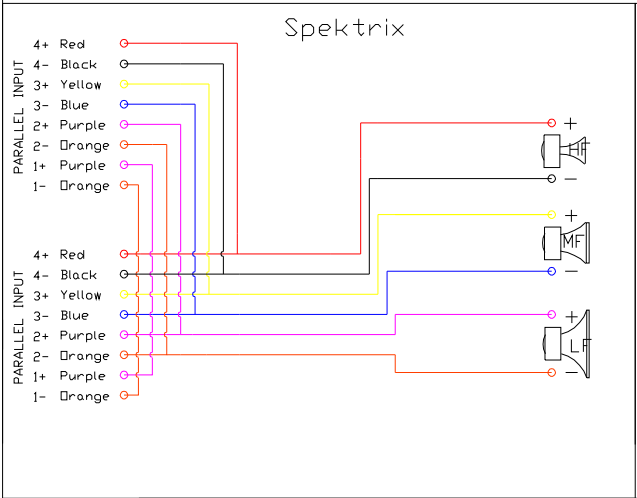

CHANGE	
DATE: July 25/2008	DRN: Ben
SCALE:	APPV'D:
DISK:	FILE:
PROJECT: Adamson Configuration	
DRAWING: 8 Spek X & 4 X Sub/NL8	
Dwg #:	Issue: 2

DATE	CHANGE	Legend
DATE: March 3/2007	DRN: Jeff Danilko	High
SCALE:	APPV'D:	Mid
DISK:	FILE:	Low
PROJECT:		Sub
8 X Spek & 4 X Sub/NL8		XTA Input 1
DRAWING:		XTA Input 2
AID Configuration		
Rev / Issue: 1		