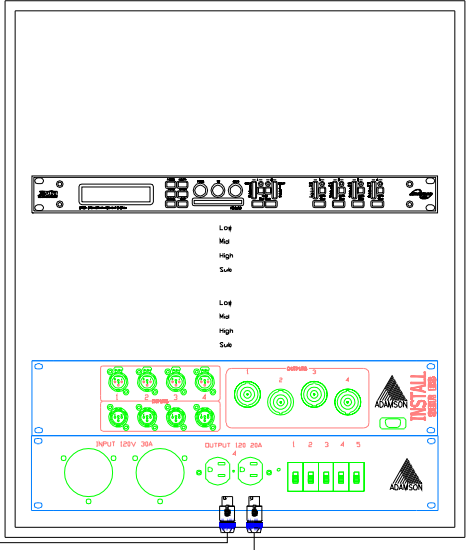

CHANGE	
DATE: July 25/2008	DRN: Ben
SCALE:	APPV'D:
DISK:	FILE:
PROJECT: Adamson Configuration	
DRAWING: 8 Spek X & 4 X Sub/NL8	
Dwg #:	Issue: 2

DATE	CHANGE	Legend
DATE: March 3/2007	DRN: Jeff Danilko	High
SCALE:	APPV'D:	Mid
DISK:	FILE:	Low
PROJECT:		Sub
8 X Spek & 4 X Sub/NL8		XTA Input 1
DRAWING:		XTA Input 2
AID Configuration		
Rev / Issue: 1		