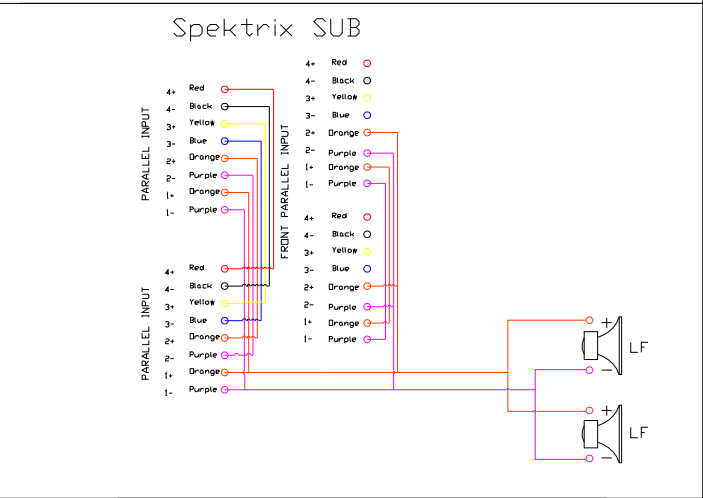

CHANGE	
DATE: July 25/2008	DRN: Ben
SCALE:	APPV'D:
DISK:	FILE:
PROJECT: Adamson Configuration	
DRAWING: 8 Spek X & 4 X Sub/NL8	
Dwg #:	Issue: 2

DATE	CHANGE	Legend
DATE: March 3/2007	DRN: Jeff Danilko	High
SCALE:	APPV'D:	Mid
DISK:	FILE:	Low
PROJECT:		Sub
8 X Spek & 4 X Sub/NL8		XTA Input 1
DRAWING:		XTA Input 2
AID Configuration		
Rev / Issue: 1		