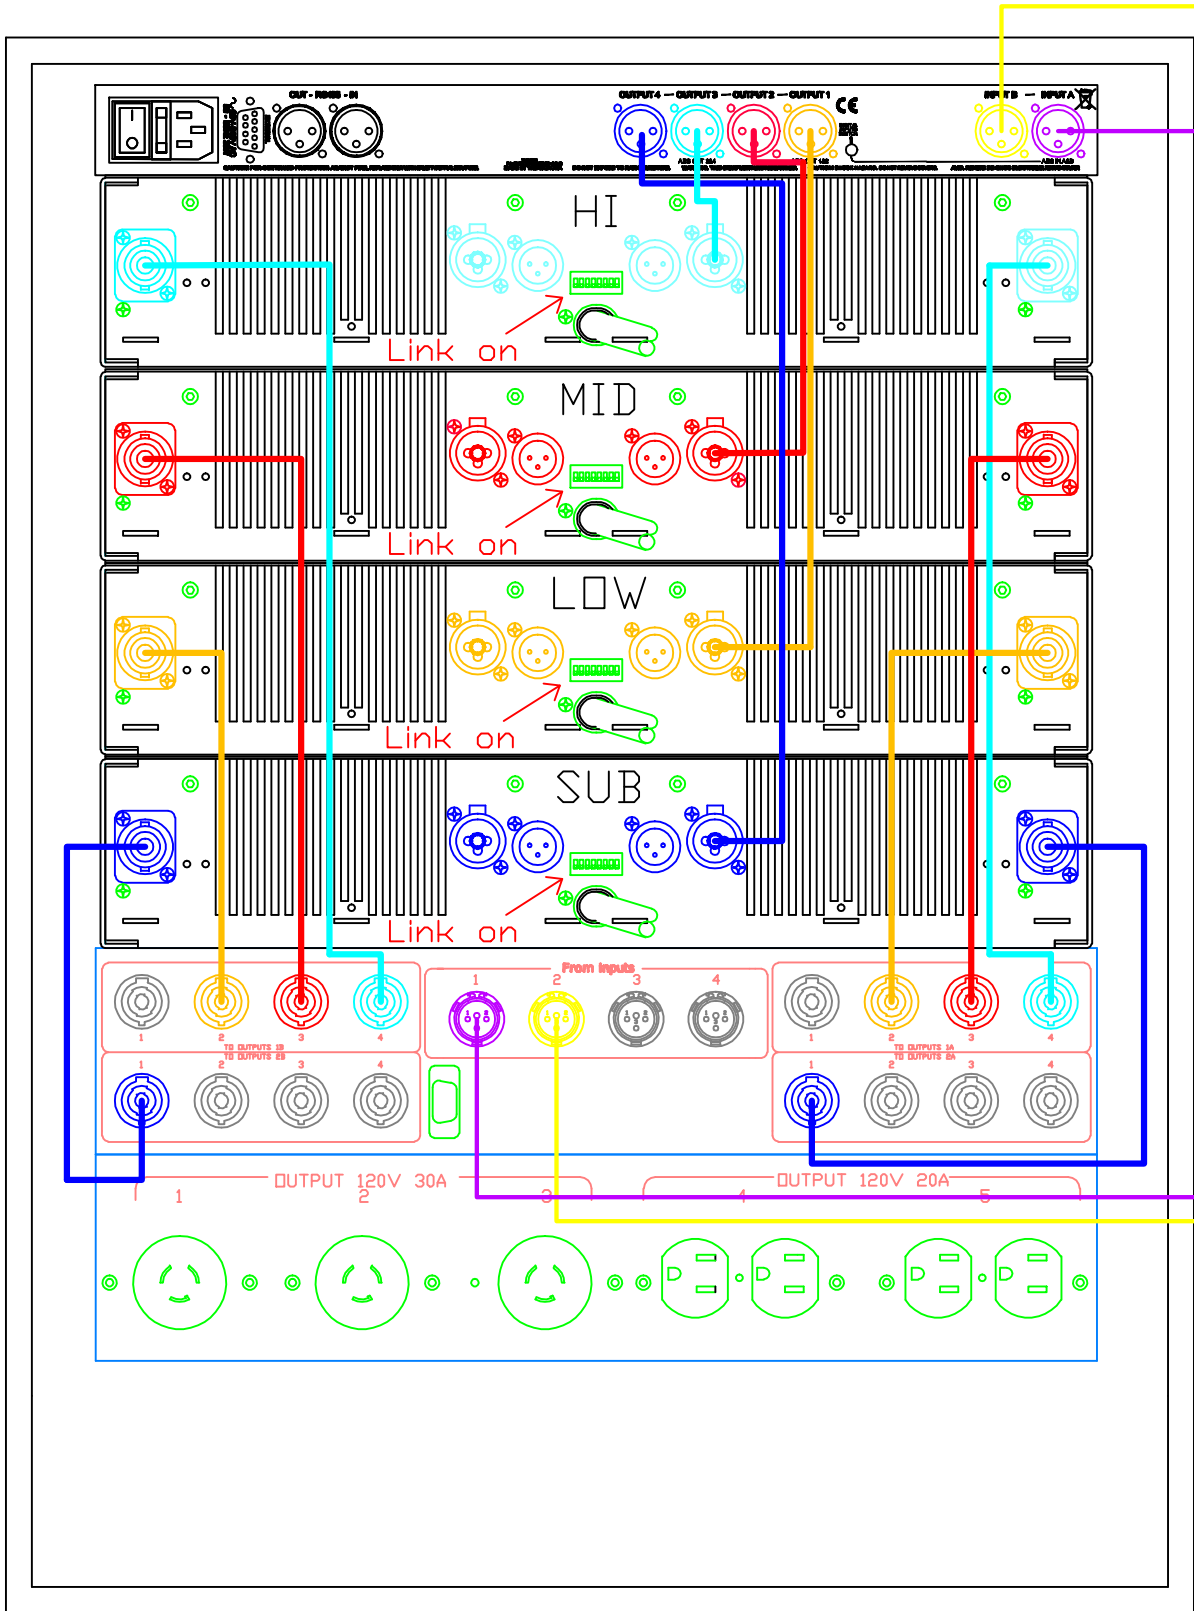

CHANGE	
DATE: July 25/2008	DRN: Ben
SCALE:	APPV'D:
DISK:	FILE:
PROJECT: Adamson Configuration	
DRAWING: 8 Spek X & 4 X Sub/NL8	
Dwg #:	Issue: 2

DATE	CHANGE	Legend
DATE: March 3/2007	DRN: Jeff Danilko	High
SCALE:	APPV'D:	Mid
DISK:	FILE:	Low
PROJECT:		Sub
8 X Spek & 4 X Sub/NL8		XTA Input 1
DRAWING:		XTA Input 2
AID Configuration		
Rev / Issue: 1		