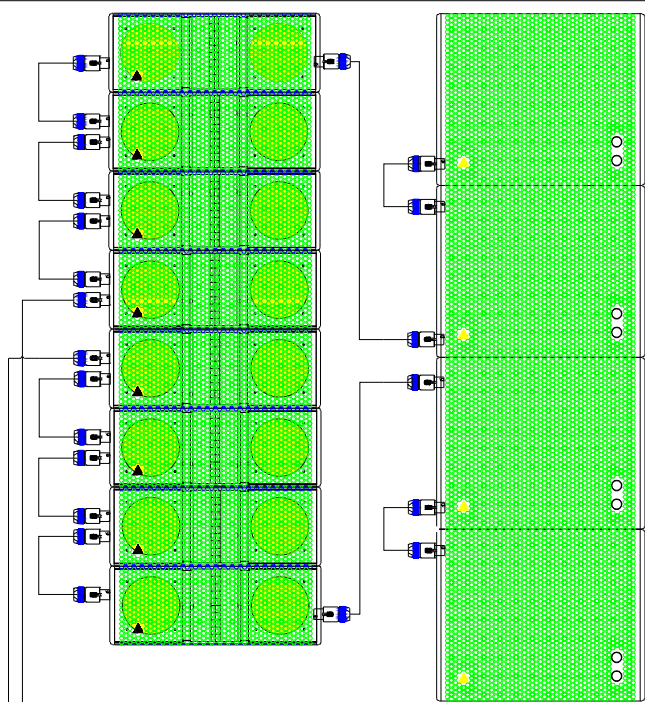

CHANGE	
DATE: July 25/2008	DRN: Ben
SCALE:	APPV'D:
DISK:	FILE:
PROJECT: Adamson Configuration	
DRAWING: 8 Spek X & 4 X Sub/NL8	
Dwg #:	Issue: 2

DATE	CHANGE	Legend
DATE: March 3/2007	DRN: Jeff Danilko	High
SCALE:	APPV'D:	Mid
DISK:	FILE:	Low
PROJECT:		Sub
8 X Spek & 4 X Sub/NL8		XTA Input 1
DRAWING:		XTA Input 2
AID Configuration		
Rev / Issue: 1		