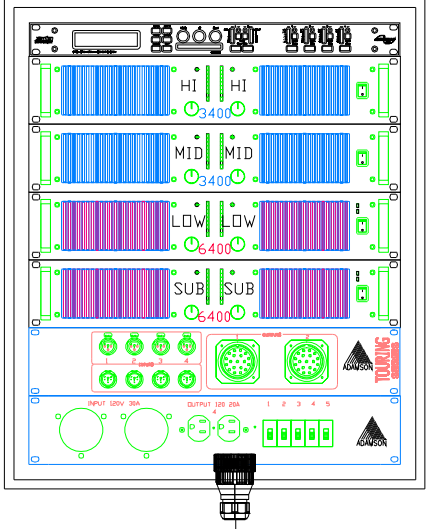

CHANGE	
DATE: July 25/2008	DRN: Ben
SCALE:	APPV'D:
DISK:	FILE:
PROJECT: Adamson Configuration	
DRAWING: 8 X Spek & 4 X Sub/Soca	
Dwg #:	Issue: 2

DATE	CHANGE	Legend
DATE: March 3/2007	DRN: Jeff Darilek	High
SCALE:	APPVD:	Mid
DISK:	FILE:	Low
PROJECT: 8 X Spek & 4 X Sub/Soca		Sub
DRAWING: AID Configuration		XTA Input 1
Dwg #/Issue: 1		XTA Input 2