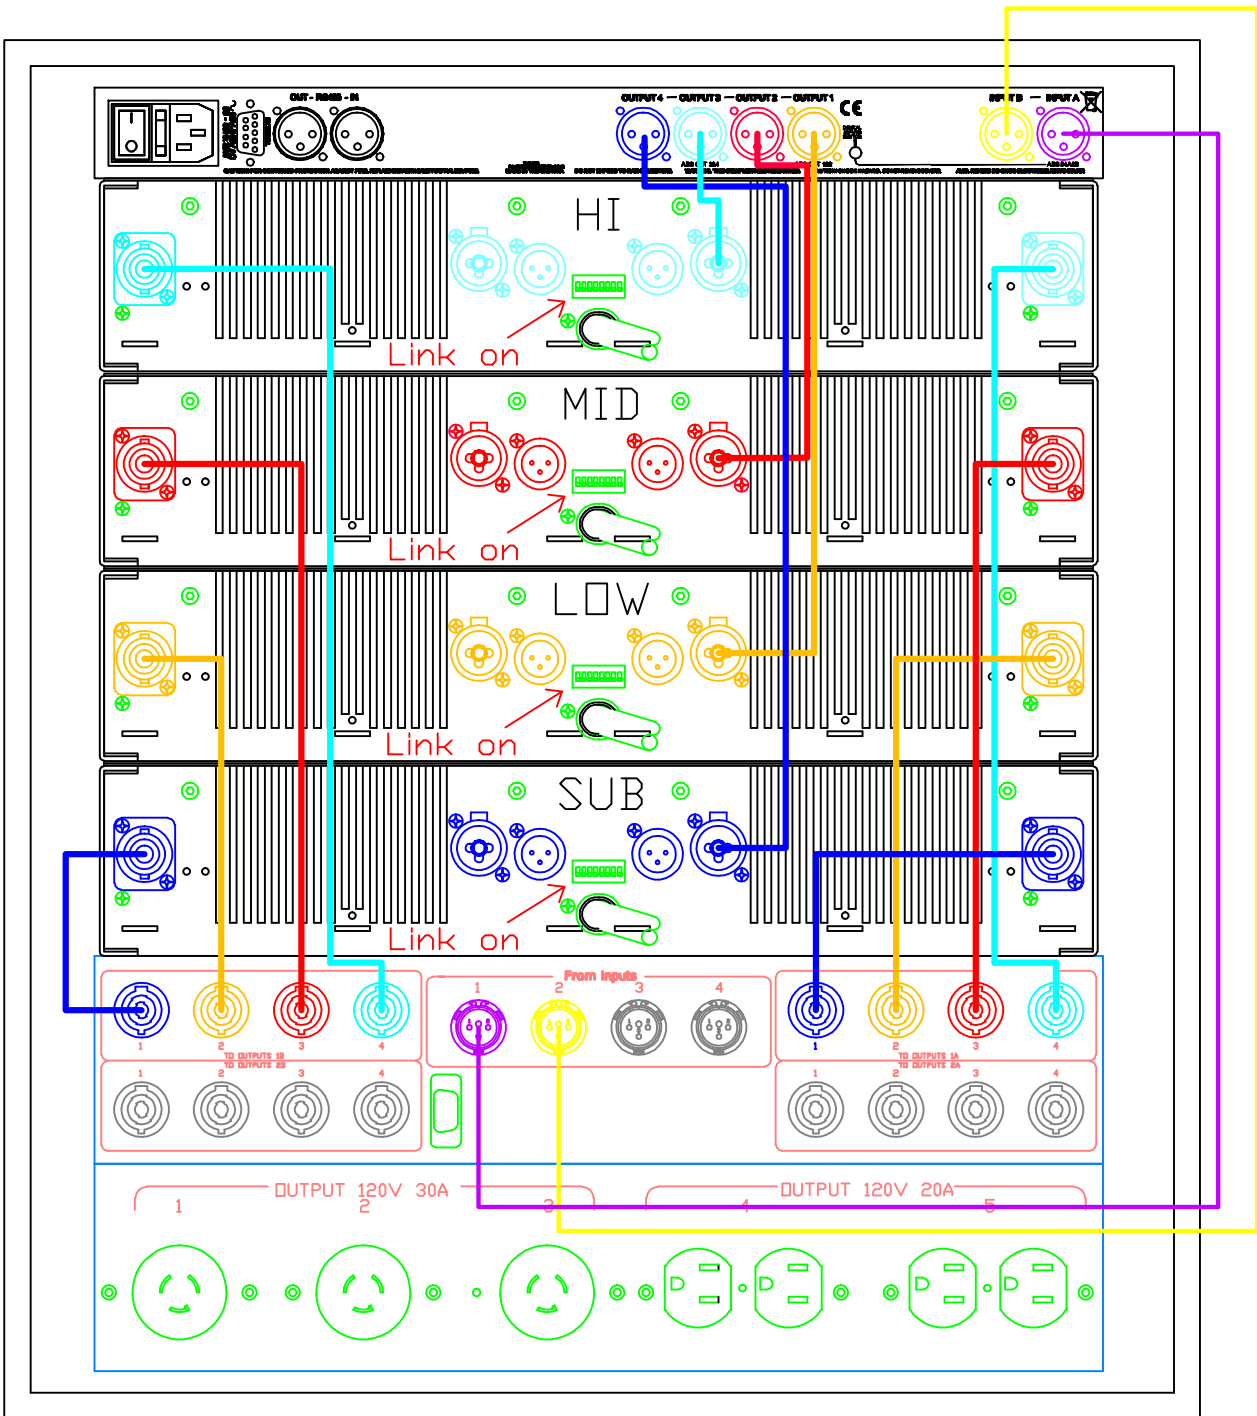

CHANGE	
DATE: July 25/2008	DRN: Ben
SCALE:	APPV'D:
DISK:	FILE:
PROJECT: Adamson Configuration	
DRAWING: 8 X Spek & 4 X Sub/Soca	
Dwg #:	Issue: 2

DATE	CHANGE	Legend
DATE: March 3/2007	DRN: Jeff Darilek	High
SCALE:	APPVD:	Mid
DISK:	FILE:	Low
PROJECT: 8 X Spek & 4 X Sub/Soca		Sub
DRAWING: AID Configuration		XTA Input 1
Dwg #/Issue: 1		XTA Input 2