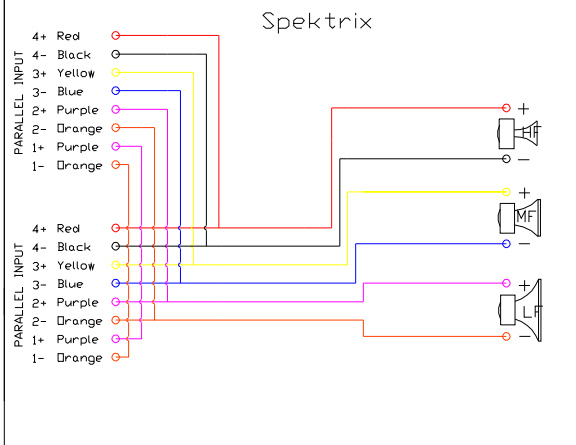

CHANGE	
DATE: July 25/2008	DRN: Ben
SCALE:	APPV'D:
DISK:	FILE:
PROJECT: Adamson Configuration	
DRAWING: 8 X Spek & 4 X Sub/Soca	
Dwg #:	Issue: 2

DATE	CHANGE	Legend
DATE: March 3/2007	DRN: Jeff Darilek	High
SCALE:	APPVD:	Mid
DISK:	FILE:	Low
PROJECT: 8 X Spek & 4 X Sub/Soca		Sub
DRAWING: AID Configuration		XTA Input 1
Dwg #/Issue: 1		XTA Input 2