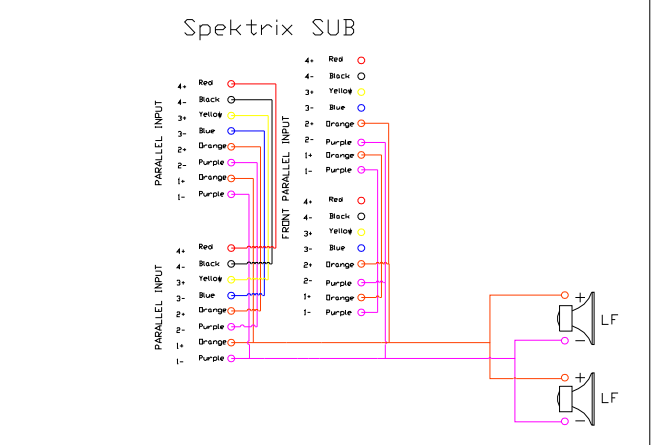

CHANGE	
DATE: July 25/2008	DRN: Ben
SCALE:	APPV'D:
DISK:	FILE:
PROJECT: Adamson Configuration	
DRAWING: 8 X Spek & 4 X Sub/Soca	
Dwg #:	Issue: 2

DATE	CHANGE	Legend
DATE: March 3/2007	DRN: Jeff Darilek	High
SCALE:	APPVD:	Mid
DISK:	FILE:	Low
PROJECT: 8 X Spek & 4 X Sub/Soca		Sub
DRAWING: AID Configuration		XTA Input 1
Dwg #/Issue: 1		XTA Input 2