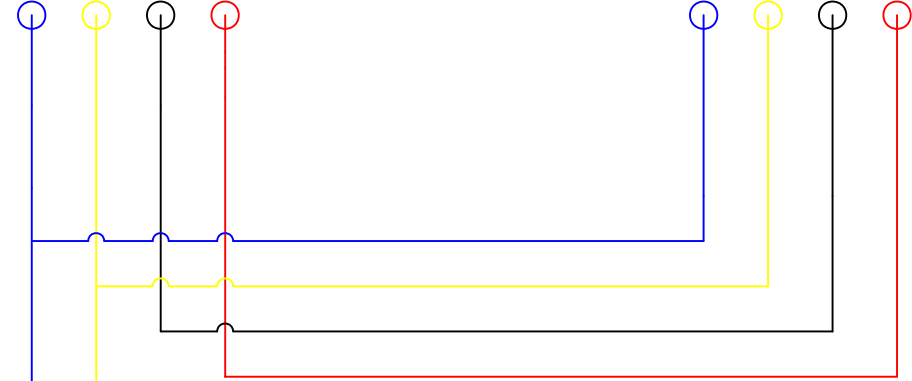

PARALLEL INPUT

- 2+ Red
- 2- Black
- 1+ Yellow
- 1- Blue

PARALLEL INPUT

- 2+ Red
- 2- Black
- 1+ Yellow
- 1- Blue