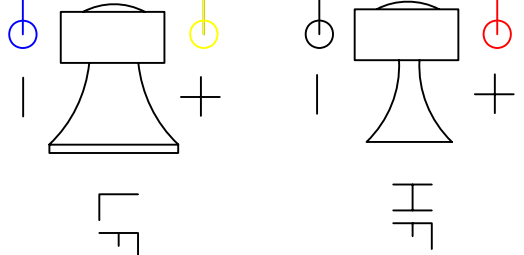

PARALLEL INPUT

- 2+ Red ○
- 2- Black ○
- 1+ Yellow ○
- 1- Blue ○

PARALLEL INPUT

- 2+ Red ○
- 2- Black ○
- 1+ Yellow ○
- 1- Blue ○

Cross-over

DATE:	February 2009
SCALE:	1:1
DISK:	ADP/CD
PRODUCT:	LX 12
DRAWING:	Pin Configuration