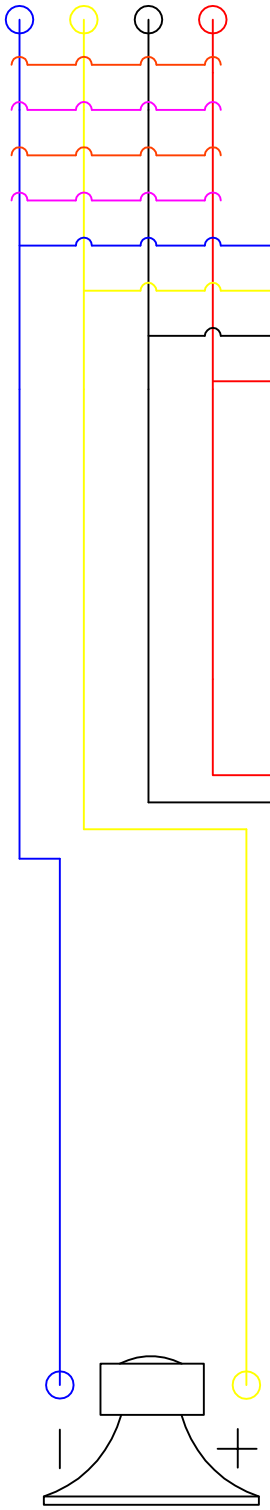

DATE:	March 3/2006	DRN:	Bm
SCALE:		APPY/D:	
DSK:		FILE:	
PRODUCT:	M15 Active		
DRAWING:	Pin Configuration		

PARALLEL INPUT

- 2+ Red
- 2- Black
- 1+ Yellow
- 1- Blue

LF

PARALLEL INPUT

- 2+ Red
- 2- Black
- 1+ Yellow
- 1- Blue

HF